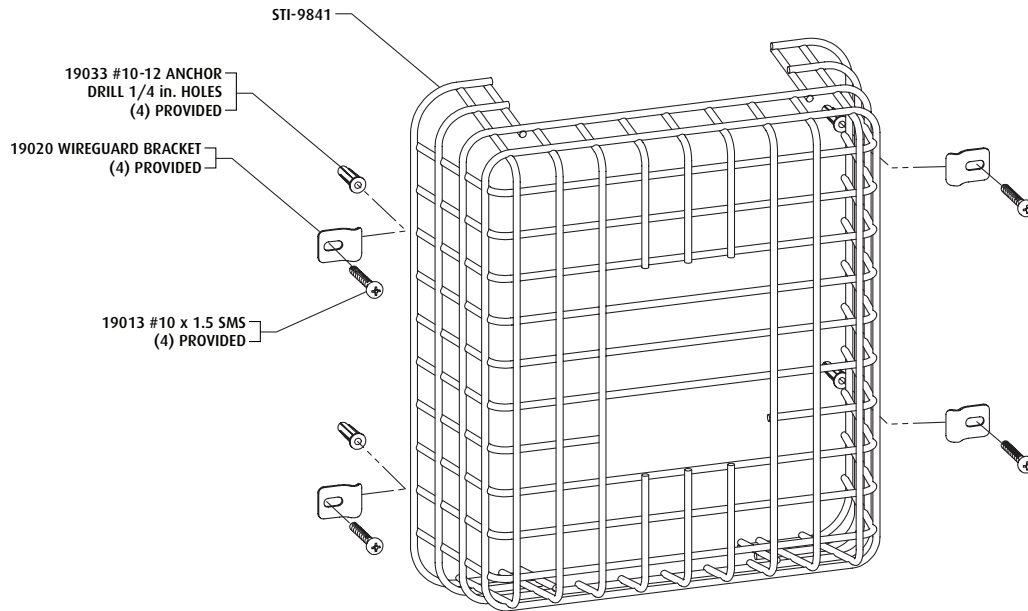

INSTALLATION INSTRUCTIONS

1. Center guard over device.
2. Place first clip in desired location and mount.
3. Locate remaining clips and attach.

Electronic warranty form at www.sti-usa.com/wc14

INSTALLATION OF STI-9841 Fireray® Controller Damage Stopper®