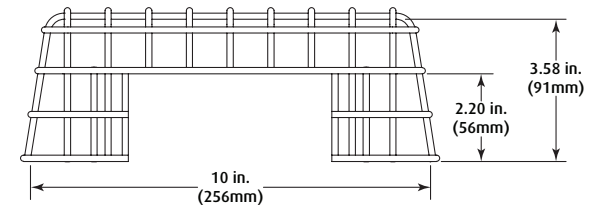

INSTALLATION INSTRUCTIONS

1. Center guard over device.
2. Place first clip in desired location and mount.
3. Locate remaining clips and attach.

Electronic warranty form at www.sti-usa.com/wc14

INSTALLATION OF STI-9841 Fireray® Controller Damage Stopper®