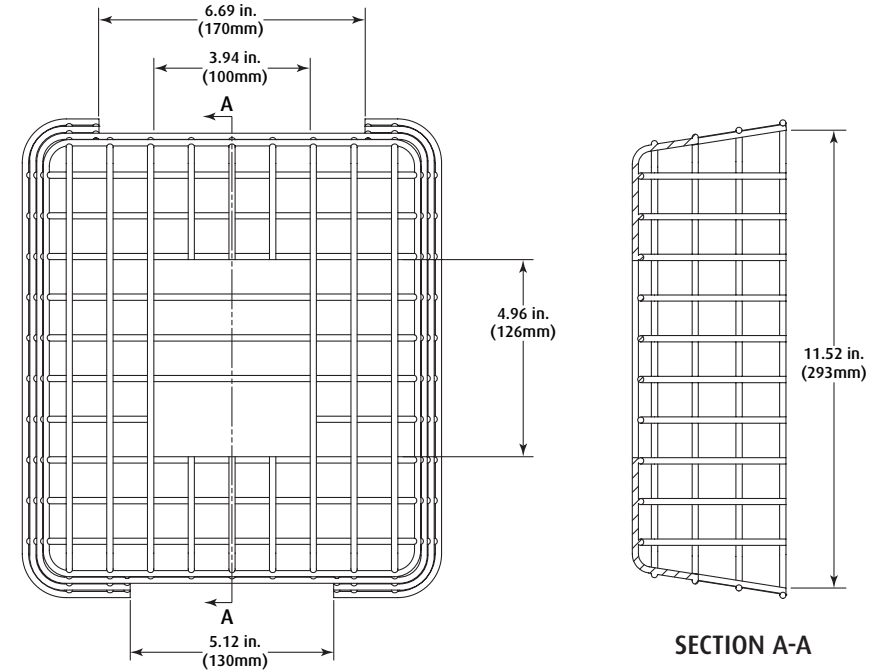

Safety Technology International, Inc.
2306 Airport Road • Waterford, Michigan 48327-1209
Phone: 248-673-9898 • Fax: 248-673-1246
Toll Free: 800-888-4784 • E-mail: info@sti-usa.com
Web: www.sti-usa.com

Safety Technology International (Europe) Ltd.
Unit 49G Pipers Road • Park Farm Industrial Estate • Redditch
Worcestershire • B98 0HU • England • Tel: 44 (0) 1527 520 999
Fax: 44 (0) 1527 501 999 • Freephone: 0800 085 1678 (UK only)
E-mail: info@sti-europe.com • Web: www.sti-europe.com

INSTALLATION INSTRUCTIONS

1. Center guard over device.
2. Place first clip in desired location and mount.
3. Locate remaining clips and attach.