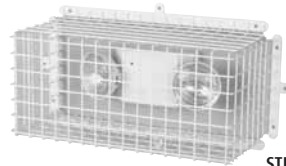

SMOKE DETECTOR COVERS

STI-9601	Low profile - Flush mount	STI-9609-SS	High profile - Flush mount - Stainless Steel
STI-9601-SS	Low profile - Flush mount - Stainless Steel	STI-9610	High profile - Surface mount
STI-9602	Low profile - Surface mount	STI-9712	Photoelectric - Surface mount
STI-9604	Mini - Flush mount	STI-9713	Photoelectric - Flush mount
STI-9604-SS	Mini - Flush mount -Stainless Steel		
STI-9605	Mini - Surface mount		
STI-9605-SS	Mini - Surface mount - Stainless Steel		
STI-9609	High profile - Flush mount		

STI-9601

STI-9604-SS

PIR GUARDS

STI-9618	Corner Mount		
STI-9619	Corner Mount		
STI-9620	6.25 x 4 x 2.25"		
STI-9621	7 x 5.75 x 4.50"		
STI-9622	8.75 x 4 x 3.75"		

STI-9618

STI-9621

EXIT SIGN WIRE CAGES

STI-9640	10.5 x 13.75 x 2.75"		
STI-9740	15.5 x 20.5 x 6"		

STI-9640

EMERGENCY LIGHT CAGES

STI-9641	10.7 x 14.6 x 4"		
STI-9644	8.7 x 17.7 x 5"		
STI-9645	13.8 x 21.7 x 5.9"		
STI-9649	10.75 x 24.75 x 11.25"		
STI-9703	5 x 13.5 x 4"		

STI-9649

MISCELLANEOUS WIRE CAGES