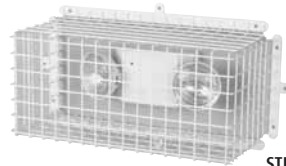

### EXIT SIGN WIRE CAGES

STI-9640	10.5 x 13.75 x 2.75"		
STI-9740	15.5 x 20.5 x 6"		

STI-9640

### EMERGENCY LIGHT CAGES

STI-9641	10.7 x 14.6 x 4"		
STI-9644	8.7 x 17.7 x 5"		
STI-9645	13.8 x 21.7 x 5.9"		
STI-9649	10.75 x 24.75 x 11.25"		
STI-9703	5 x 13.5 x 4"		

STI-9649