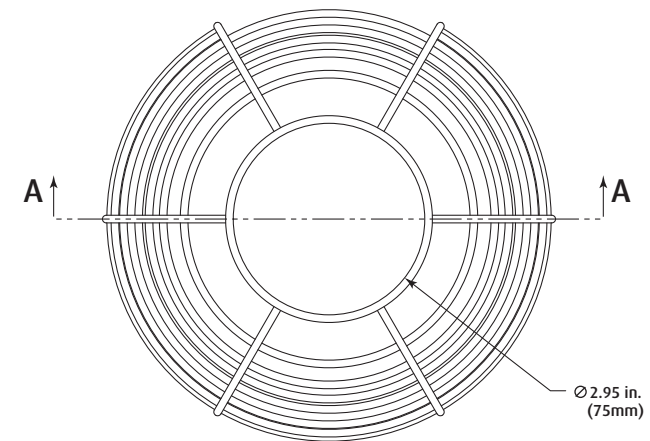

Safety Technology International, Inc.
2306 Airport Road • Waterford, Michigan 48327-1209
Phone: 248-673-9898 • Fax: 248-673-1246
Toll Free: 800-888-4784 • E-mail: info@sti-usa.com
Web: www.sti-usa.com

Safety Technology International (Europe) Ltd.
Unit 49G Pipers Road • Park Farm Industrial Estate • Redditch
Worcestershire • B98 0HU • England • Tel: 44 (0) 1527 520 999
Fax: 44 (0) 1527 501 999 • Freephone: 0800 085 1678 (UK only)
E-mail: info@sti-europe.com • Web: www.sti-europe.com

INSTALLATION INSTRUCTIONS

1. Center guard over device.
2. Place first clip in desired location and mount.
3. Locate remaining clips and attach.

TOP VIEW

Electronic warranty form at www.sti-usa.com/wc14

INSTALLATION OF STI-9840 Fireray® Fire Detector Damage Stopper®

All specifications and information shown were current as of publication and are subject to change without notice.

9840 DEC 2010