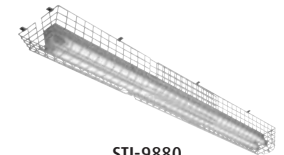

STI-9880

BEAM SMOKE DETECTORS

STI-9623	For DS240 and DS241
STI-9624	For Fireray 50/100R
STI-9625	For System Sensor Beam Smoke Detector 6424
STI-9706	Flush Mount
STI-9707	Surface Mount