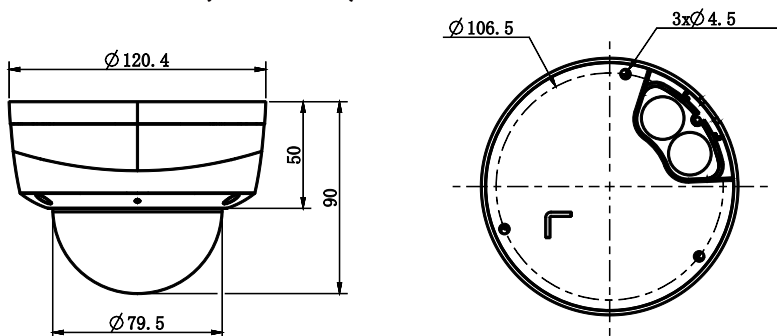

Tiandy

Interface	
Communication Interface	1 RJ45 10M/ 100M self adaptive Ethernet port
Audio I/O	Mic in
Alarm I/O	N/A
Speaker	N/A
Reset Button	Yes
On-board storage	Built-in MicroSD card slot, up to 512 GB
General	
Web Client Language	17 languages English, Russian, Spanish, Korean, Italian, Turkish, Simple Chinese, Traditional Chinese, Thai, French, Polish, Dutch, Hebrew, Arabic, Vietnamese, German, Ukrainian
Operating Conditions	-30°C~60°C, 0~95% RH
Power Supply	PoE(802.3af)
Power Consumption	MAX:5W(PoE)
Protection	IP66, IK10
Heater	N/A
Dimensions	121(L)x121(W)x90(H)mm
GrossWeight	0.61Kg(1.34lb)
NetWeight	0.4Kg(0.88lb)

* Listed resolutions are only selectable options. It does not mean that all streams can work at their maximum resolution at the same time.

AVAILABLE MODEL

TC-C32KS SPEC: I3/E/Y/C/SD/2.8MM/V4.2

DIMENSIONS (Unit: mm)