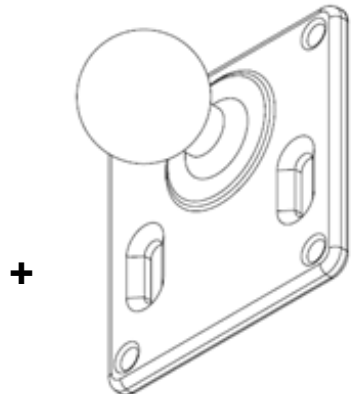

Collier de serrage fourni : Ø 71 à 95 mm
Metal strap included: Ø 2.79 to 3.74 in

+ 4 x Vis poelier M4x12 Inox / M4x12 stainless steel screw