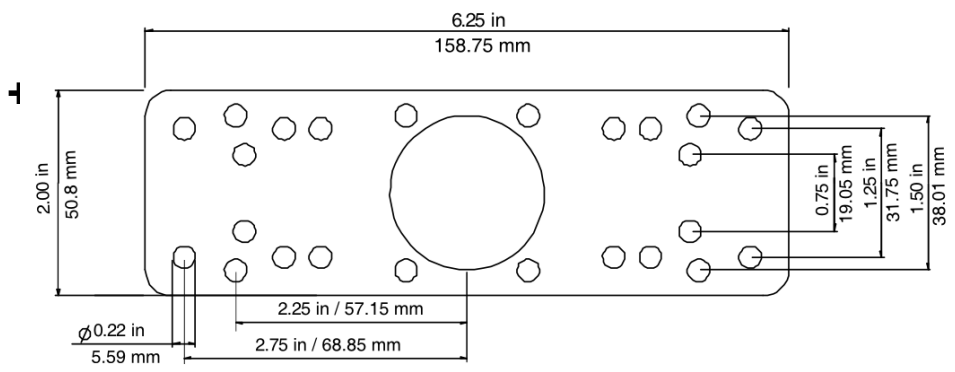

Collier de serrage fourni : Ø 71 à 95 mm
Metal strap included: Ø 2.79 to 3.74 in

+ 4 x Vis poelier M4x12 Inox / M4x12 stainless steel screw