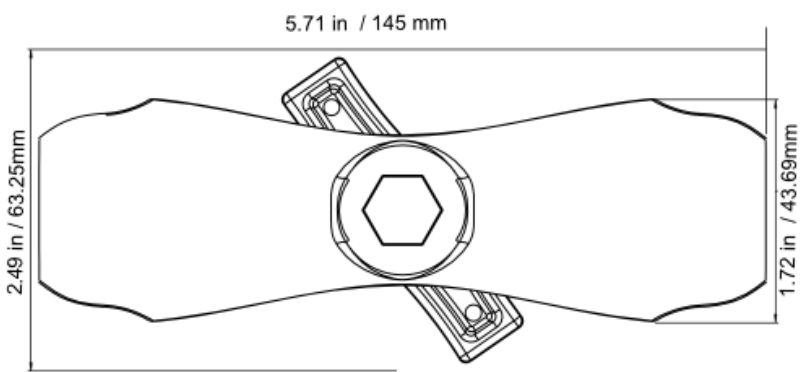

Collier de serrage fourni : Ø 71 à 95 mm
Metal strap included: Ø 2.79 to 3.74 in

+ 4 x Vis poelier M4x12 Inox / M4x12 stainless steel screw