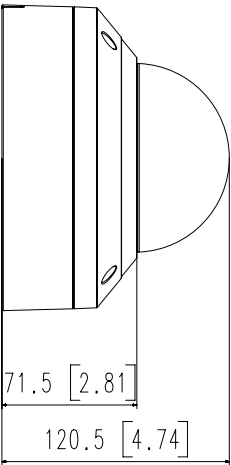

4	파셜 MODEL 3	XNV-8080RS3
3	파셜 MODEL 2	XNV-6080RS4
2	파셜 MODEL 1	XNV-8080RS1
1	BASIC MODEL	'18.05.08
No.	MODEL NAME	XNV-6080RS

Unit:mm[inch] SCALE:1/1 Hanwha Techwin