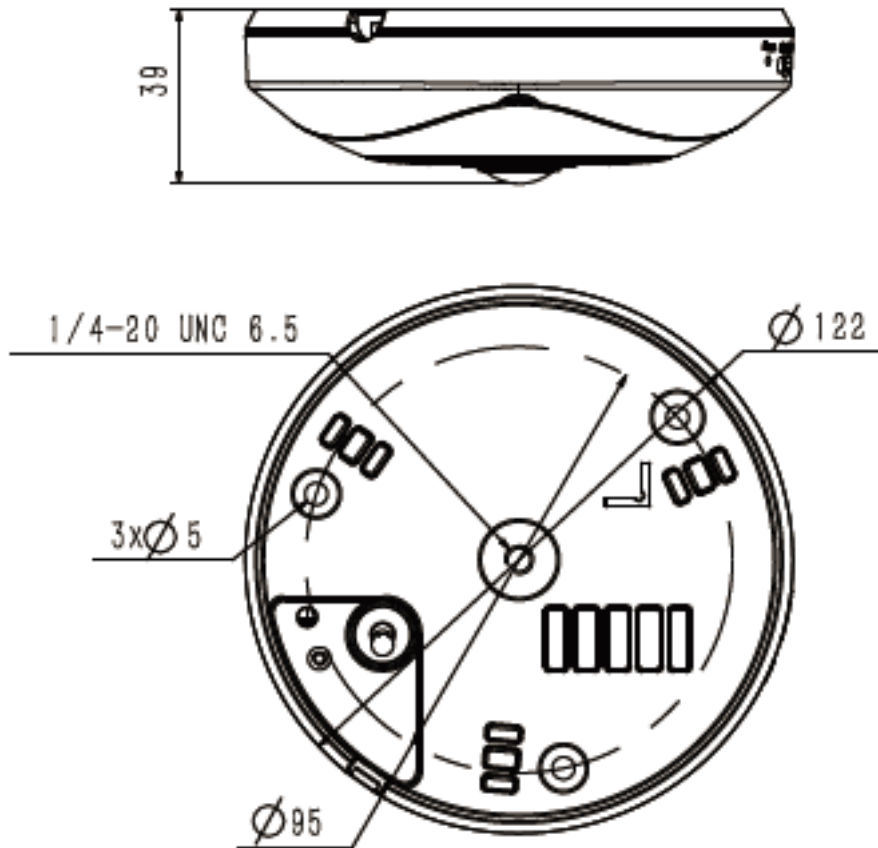

Tiandy

DIMENSIONS (Unit: mm)

DISTRIBUTED BY

Tiandy Technologies Co.,Ltd.

Email: sales@tiandy.com
Website: en.tiandy.com

Tel: +86-22-58596065
Fax: +86-22-58596048