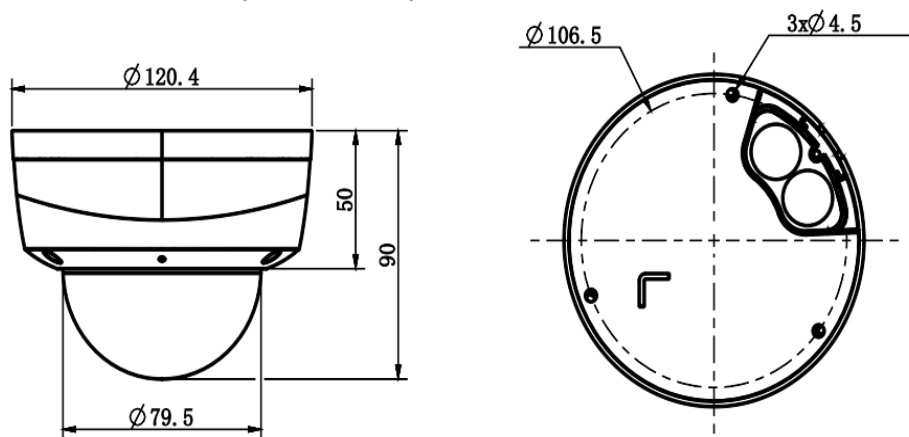

* Listed resolutions are only selectable options. It does not mean that all streams can work at their maximum resolution at the same time.

Tiandy

AVAILABLE MODEL

TC-C35KS SPEC: I3/E/Y/2.8MM/V4.0

DIMENSIONS