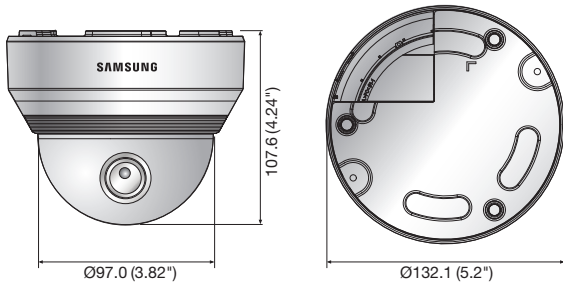

Dimensions

Unit : mm (inch)