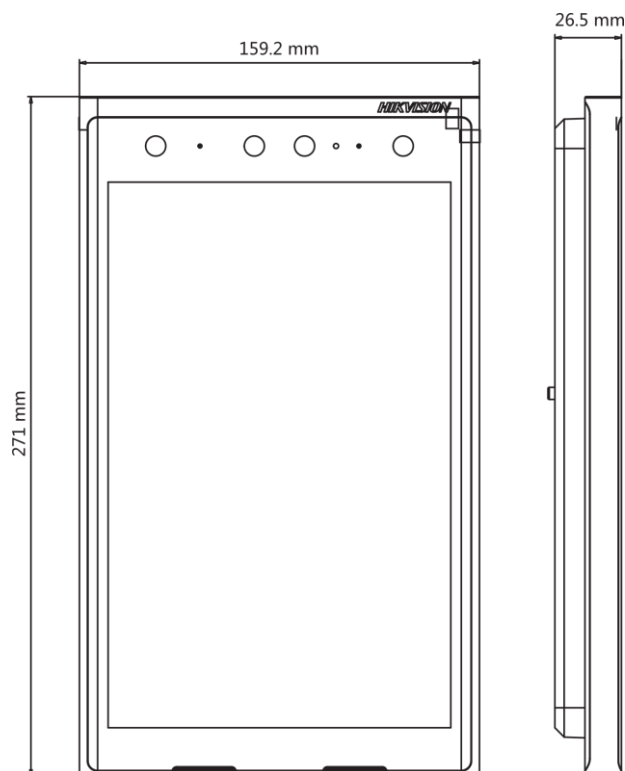

Specification

System parameters	
Operating system	Android 7.1
ROM	4 GB
RAM	2 GB
CPU	Embedded Processor
Display parameters	
Screen size	10.1-inch
Operation method	Touch screen
Type	Colorful IPS
Resolution	1280 × 800
Video parameters	
Supplement light	Low illumination, IR supplement lights
Video standard	H.264
Lens	1
FOV	Horizontal: 88° , Vertical: 44°
WDR	Support
Resolution	2 MP

Device interfaces	
Alarm input	4 (2 exit buttons and 2 door contacts by default)
TAMPER	1
Network interface	2 RJ45 (1 reserved)
Exit button	2 (1 for lock control and 1 for DS-K2M060 relay control)
RS-485	2 (1 for Hikvision's card reader or elevator controller and 1 for DS-K2M060 by default)
USB	2 for internal use only
Wiegand	/
TF card	1 (reserved)
Alarm output	2 (reserved)
Lock control	2 (1 relay and 1 RS-485 to control the DS-K2M060)
Door contact input	2
Power interface	1
General	
Button	/
Installation	Surface mounting & flush mounting
Indicator	0
Weight	1.265 kg
Protective level	IP65 & IK07
Working temperature	-30° C to 60° C (-22° F to 140° F)
Working humidity	10% to 90%
Dimensions	271 mm × 159.2 mm × 26.5 mm (10.7" × 6.3" × 1")
Battery	/
Power supply	12 VDC, 2 A
Application environment	Outdoor
Power consumption	≤ 18 W
Language	English, French, Portuguese, Brazilian Portuguese, Spanish, Russian, German, Italian, Polish, Turkish, Vietnamese, Arabic, Czech, Hungarian, Dutch, Romanian, Bulgarian, Ukrainian, Croatian, Serbian, Greek, Lithuanian, Estonian, Latvian, Norwegian, Danish, Slovakia, Hebrew, Swedish, Finnish, Traditional Chinese, Mongolian, Hong Kong Traditional Chinese

Available Model

DS-KD9633-E6

Dimension

Headquarters

No.555 Qianmo Road, Binjiang District,
Hangzhou 310051, China
T +86-571-8807-5998
www.hikvision.com

Follow us on social media to get the latest product and solution information.