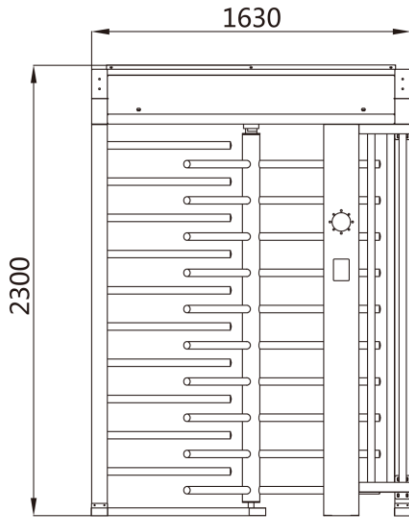

▪ **Accessory**

▪ **Optional**

DS-K1T671M Pro Face Access Terminal	DS-K1T671 Pro Face Access Terminal	DS-K1T671MF Pro Face Access Terminal