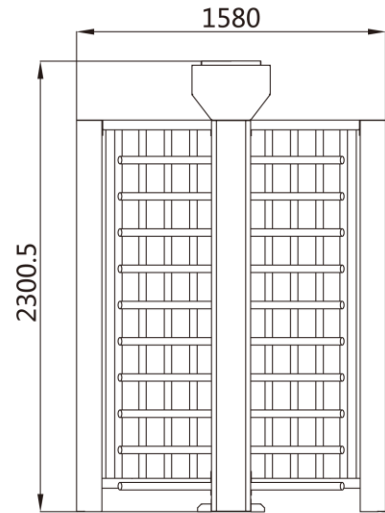

▪ **Accessory**

▪ **Optional**

DS-K1T671M Pro Face Access Terminal	DS-K1T671 Pro Face Access Terminal	DS-K1T671MF Pro Face Access Terminal