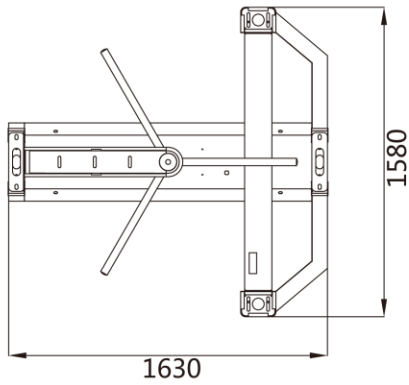

▪ **Accessory**

▪ **Optional**

DS-K1T671M Pro Face Access Terminal	DS-K1T671 Pro Face Access Terminal	DS-K1T671MF Pro Face Access Terminal