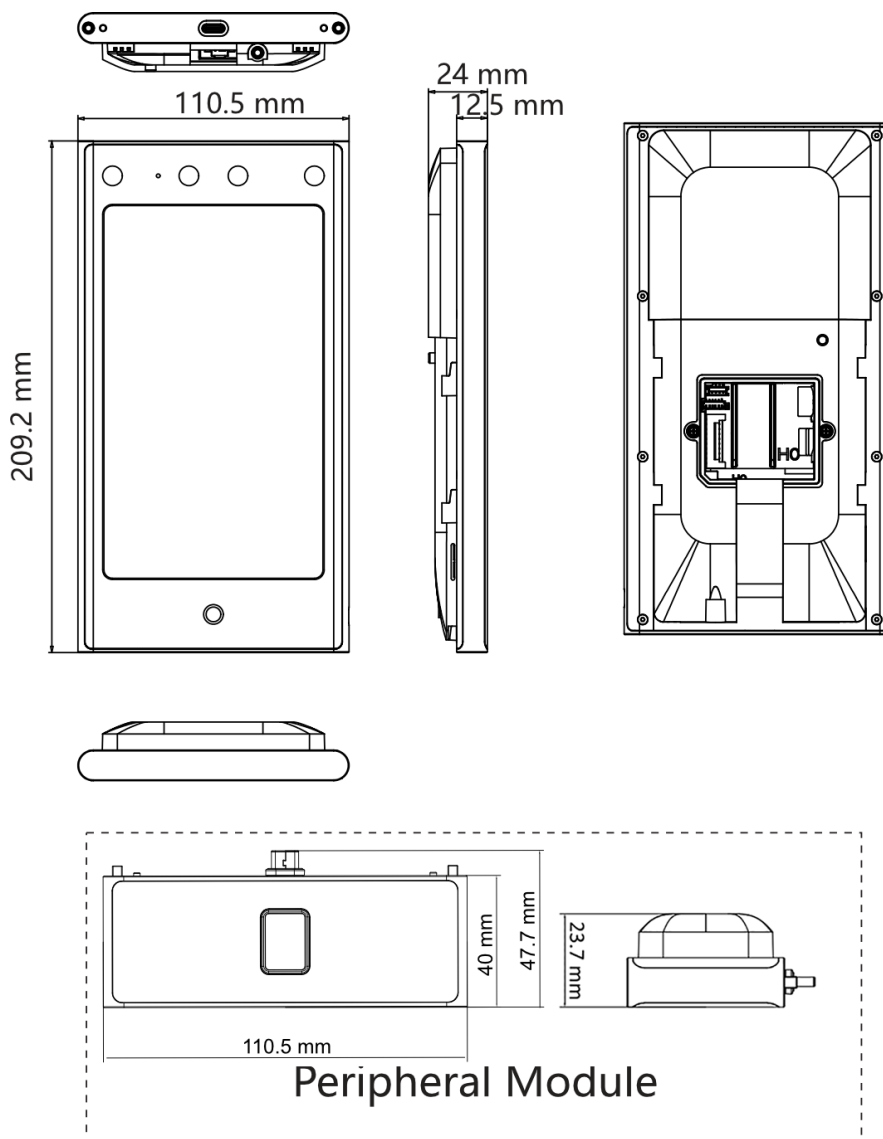

- 7-inch LCD touch screen, 2 Mega pixel wide-angle lens
- Recognition distance: 0.3 to 3 m
- Face recognition duration < 0.2 s/User
- Face recognition accuracy rate ≥ 99%
- Built-in Mifare card, Felica card, and DESfire card reading module (Presents card on the screen to authenticate)
- Face mask detection
- 100,000 face capacity, 10,000 fingerprint capacity (With fingerprint module), 500,000 card capacity, and 150,000 event capacity
- Supports ISAPI, ISUP 5.0, TCP/IP (IPv4 and IPv6)
- Supports single person and multiple people (Up to 5 people) recognition

▪ Specification

System	
Operation system	Linux
Display	
Size	7-inch
Type	Touch screen
Video	
FOV	HFOV= 75.5°; VFOV= 41.5°; DFOV= 87°
Pixel	2 MP
Lens	Dual-lens
Video standard	PAL (Default)/NTSC
Network	
Wired network	Support 10/100/1000 Mbps self-adaptive
Interface	
Alarm input	1
Alarm output	1
USB	1 (For Module)
Audio Output Interface	1 (3.5 mm)
Network interface	1
RS-485	1
Wiegand	1
Lock output	1
Exit button	1
Door contact input	1
TAMPER	1
Capacity	
Card capacity	500,000
Face capacity	100,000
Event capacity	150,000
Authentication	
Face recognition accuracy rate	≥ 99%
Card type	Mifare 1 card, DESfire card, Felica card
Card reading distance	0 to 3 cm
Card reading duration	< 1 s
Face recognition duration	< 0.2 s per person
Face recognition distance	0.3 to 3 m
General	
Power supply	12 VDC to 24 VDC/2 A
Working temperature	-30 °C to 60 °C (-22 °F to 140 °F)
Working humidity	0 to 90% (no condensing)
Protective level	IP65
Dimensions	110.5 mm × 209.2 mm × 24 mm (4.35" × 8.24" × 0.94")
Language	English, Spanish (South America), Arabic, Thai, Indonesian, Russian, Vietnamese, Portuguese (Brazil), Japanese, Korean

DS-K1T673TDX

▪ **Dimension**

▪ **Accessory**

▪ **Optional**

DS-KAB6-D1	DS-KAB6-ZU1	DS-KAB673-FB	DS-KAB673-FBQR	DS-KAB673-BQR
				
DS-KAB673-B		DS-KAB6-W1		
				

Headquarters

No.555 Qianmo Road, Binjiang District,
Hangzhou 310051, China
T +86-571-8807-5998
www.hikvision.com