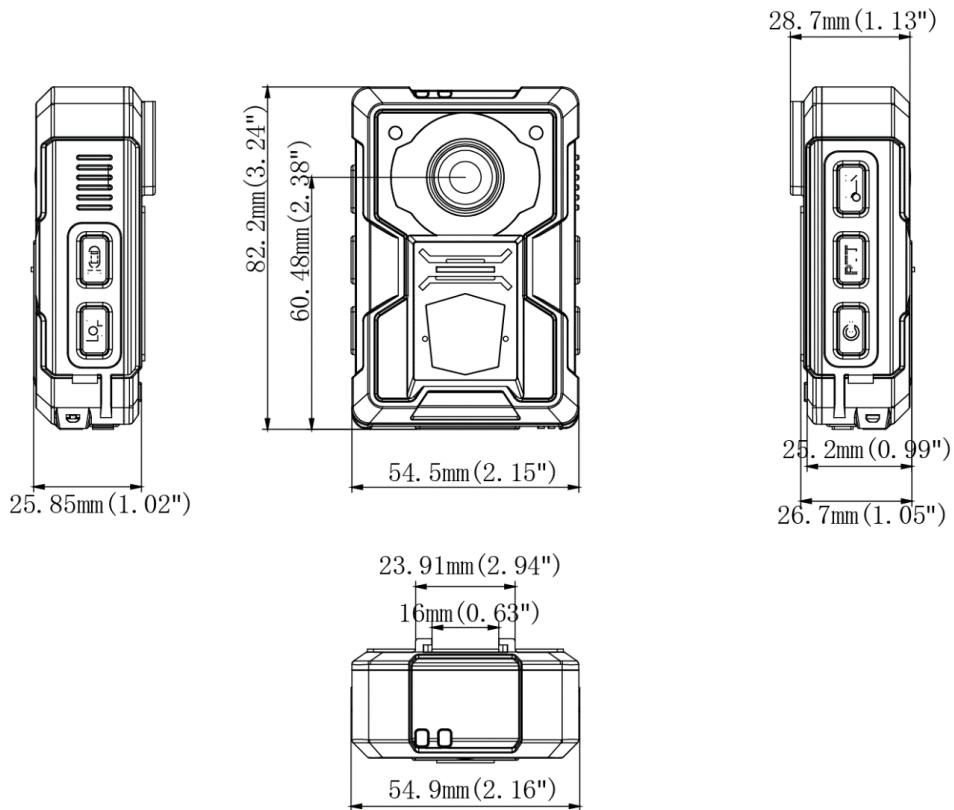

## Specification

Model		DS-MH2211/32G(B)	DS-MH2211/32G/GPS/WIFI(B) DS-MH2211/64G/GPS/WIFI(B)
Sensor	Type	1/3" CMOS	
	FOV	Horizontal: 127° Vertical: 70° Diagonal: 148°	
Display	Dimension	2.0" TFT LCD	
Video Parameters	Video Input	1080p	
	Video Compression	H.264, H.265	
	Video Resolution	1080p/25 fps, 720p/25 fps, 720 × 576/25 fps	
	Main Stream	1080p/25 fps	
	Sub-Stream	720p/25 fps	
	Video Format	.mp4	
	Picture Resolution	Up to 30 MP	
	Picture Format	.jpg	
	Shutter	Digital shutter	
	Day & Night	IR cut filter with auto switch	
	White Balance	Auto	
	Flashing Light	Supported	
Laser Positioning	Supported		
Storage	Capacity	A built-in storage chip of 32 GB/64 GB	
Positioning	Satellite Positioning	Not supported	Built-in GPS module
Wireless Transmission	Wi-Fi	Not supported	Supported. 802.11b/g/n
General	Working Temperature	-20 °C to +55 °C (-4 °F to +131 °F)	
	Working Humidity	≤ 90%	
	Ingress Protection Level	IP65	
	Dimension (L × W × H)	81.5 × 54.5 × 26 mm (3.2 × 2.1 × 1.0")	
	Weight	Body camera: 127 g (0.28 lb)	
Others	Buttons	Power switch, recording button, taping button, capture button, two-way audio button, menu button, up button, down button, OK button.	
	USB Interface	Mini USB 2.0	
	Charging	Charging via USB interface Mini USB interface, USB socket charger	
	Battery	A dismountable battery with 1,650 mAh capacity	

## Dimension

Distributed by