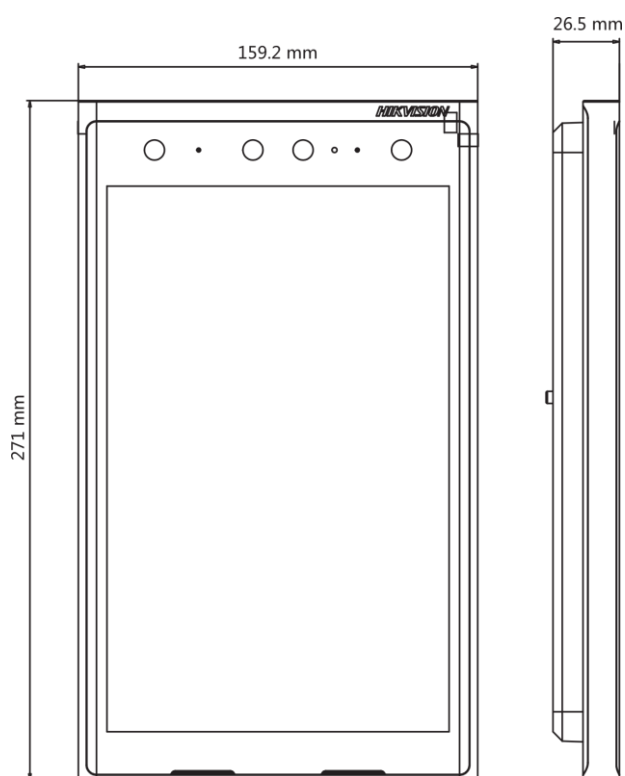

▪ Dimension

▪ Accessory

▪ Optional

DS-KAW50-1	DS-KAW50-1N