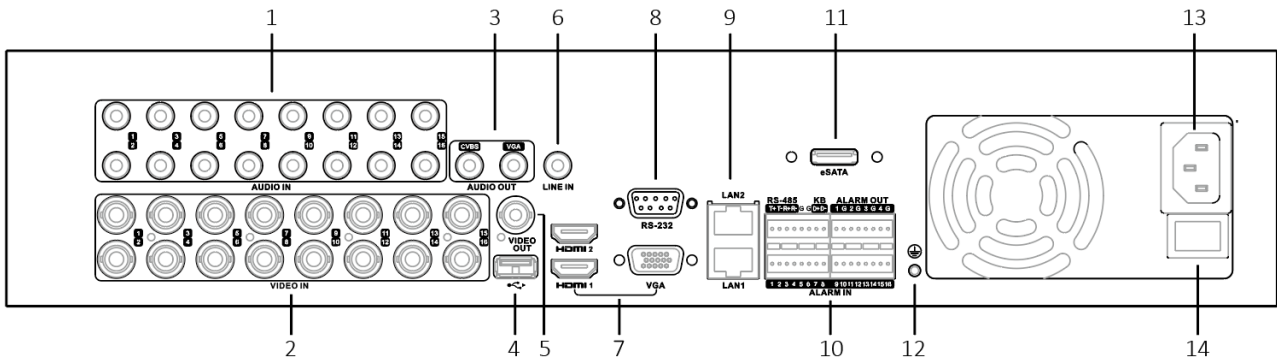

Physical Interface

No.	Description	No.	Description
1	AUDIO IN, RCA Connector	8	RS-232 Serial Interface
2	VIDEO IN	9	LAN1 LAN2 Network Interfaces
3	CVBS AUDIO OUT and VGA AUDIO OUT	10	RS-485 Serial Interface, Keyboard Interface, ALARM IN and ALARM OUT
4	USB Interface	11	eSATA Interface
5	VIDEO OUT	12	GND
6	LINE IN	13	100 to 240 VAC Power Input
7	HDMI 1, HDMI 2 and VGA Interface	14	Power Switch

Distributed by