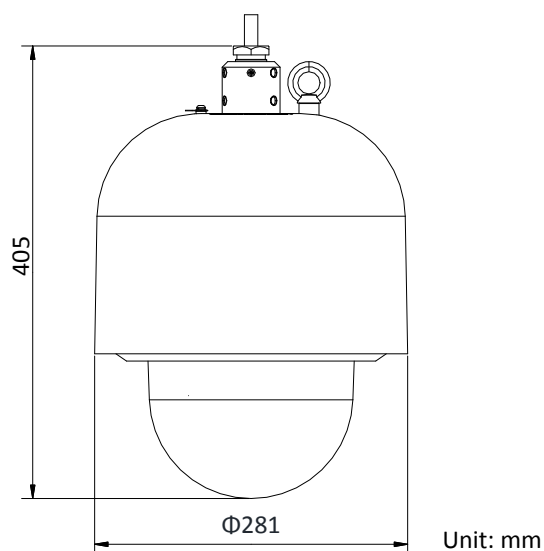

DORI

The DORI (detect, observe, recognize, identify) distance gives the general idea of the camera ability to distinguish persons or objects within its field of view.

It is calculated based on the camera sensor specification and the criteria given by EN 62676-4: 2015.

DORI	Detect	Observe	Recognize	Identify
Definition	25 px/m	63 px/m	125 px/m	250 px/m
Distance (Tele)	1434.7 m (4705.7 ft)	569.3 m (1867.3 ft)	286.9 m (941.1 ft)	143.5 m (470.6 ft)

Available Model

DS-2DF6223-CX (W316L)

*You are recommended to purchase memory card together with the product if needed. After ordering, the memory card will be installed to product during manufacturing.

Dimensions

Accessory Included

DS-1692ZJ-X-AC(OS)

Wall mount

Optional

DS-1677ZJ-XS-1.0 (C2)

Flexible conduit

DS-2780ZJ-X/316L(OS)

Explosion-proof terminal box