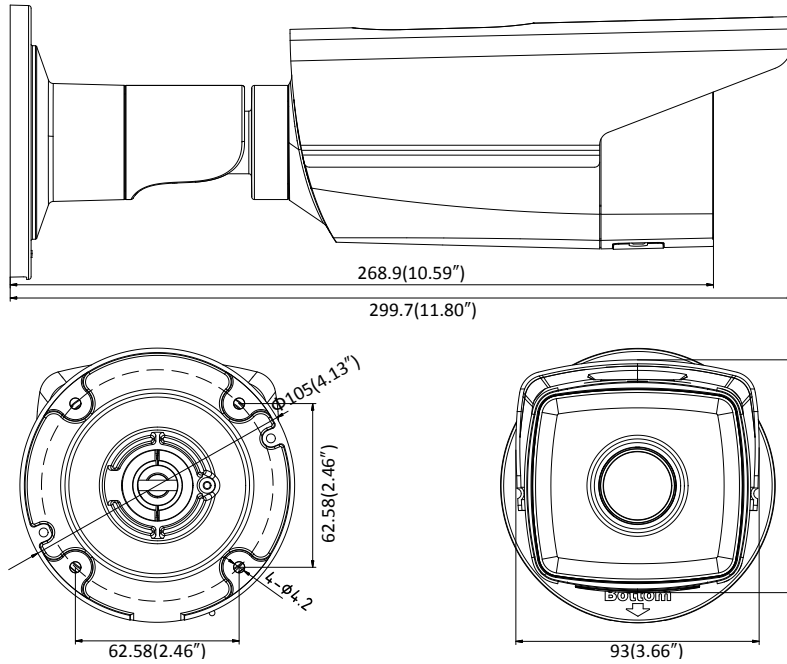

Dimensions

Unit: mm

Accessories

Distributed by

HIKVISION®

Headquarters

No.555 Qianmo Road, Binjiang District,
Hangzhou 310051, China
T +86-571-8807-5998
overseasbusiness@hikvision.com

Hikvision USA
T +1-909-895-0400
sales.usa@hikvision.com

Hikvision Italy
T +39-0438-6902
info.it@hikvision.com

Hikvision Singapore
T +65-6684-4718
sg@hikvision.com

Hikvision Africa
T +27 (0) 0351172
sale.africa@hikvision.com

Hikvision Europe
T +31-23-55-42-770
info.eu@hikvision.com

Hikvision France
T +33(0)1-85-330-450
info.fr@hikvision.com

Hikvision Oceania
T +61-2-8599-4233
salesau@hikvision.com

Hikvision Hong Kong
T +852-2151-1761

Hikvision Middle East
T +971-4-8816086
salesme@hikvision.com

Hikvision Spain
T +34-91-737-16-55
info.es@hikvision.com

Hikvision Canada
T +1-909-895-0400
sales.usa@hikvision.com

Hikvision Russia
T +7-495-669-67-99
saleru@hikvision.com

Hikvision Poland
T +48-22-460-01-50
poland@hikvision.com

Hikvision Korea
T +82-31-731-8841
sales.korea@hikvision.com

Hikvision India
T +91-22-28469900
sales@pramahikvision.com

Hikvision UK
T +01628-902140
support.uk@hikvision.com

Hikvision Brazil
T +55 11 3318-0050
Latam.support@hikvision.com