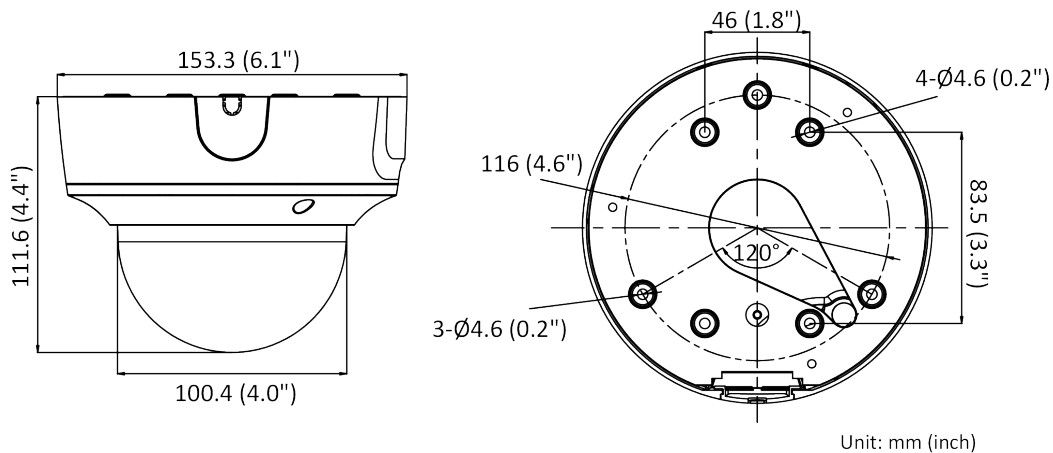

Storage Conditions	-30 °C to 60 °C (-22 °F to 140 °F). Humidity 95% or less (non-condensing)
Startup and Operating Conditions	-30 °C to 60 °C (-22 °F to 140 °F). Humidity 95% or less (non-condensing)
Power Supply	12 VDC ± 25%, reverse polarity protection PoE: 802.3af, Class 3
Power Consumption and Current	12 VDC, 0.88 A, max. 10.5 W PoE: (802.3af, 36 V to 57 V), 0.35 A to 0.22 A, max. 12.5 W
Power Interface	Ø5.5 mm coaxial power plug
Material	Upper cover and base: metal Bubble: plastic
Camera Dimension	Ø153.3 × 111.6 mm (Ø6.1" × 4.4")
Package Dimension	244 × 174 × 173 mm (9.7" × 6.9" × 6.9")
Camera Weight	Approx. 880 g (1.9 lb.)
With Package Weight	Approx. 1419 g (3.1 lb.)
Approval	
EMC	FCC (47 CFR Part 15, Subpart B); CE-EMC (EN 55032: 2015, EN 61000-3-2: 2014, EN 61000-3-3: 2013, EN 50130-4: 2011 +A1: 2014); RCM (AS/NZS CISPR 32: 2015); IC (ICES-003: Issue 6, 2016); KC (KN 32: 2015, KN 35: 2015)
Safety	UL (UL 60950-1); CB (IEC 60950-1:2005 + Am 1:2009 + Am 2:2013); CE-LVD (EN 60950-1:2005 + Am 1:2009 + Am 2:2013); BIS (IS 13252(Part 1):2010+A1:2013+A2:2015)
Environment	CE-RoHS (2011/65/EU); WEEE (2012/19/EU); Reach (Regulation (EC) No 1907/2006)
Protection	IP67 (IEC 60529-2013), IK10 (IEC 62262:2002)

▪ Available Model

DS-2CD2723G2-IZS (2.8 to 12 mm)

▪ Dimension