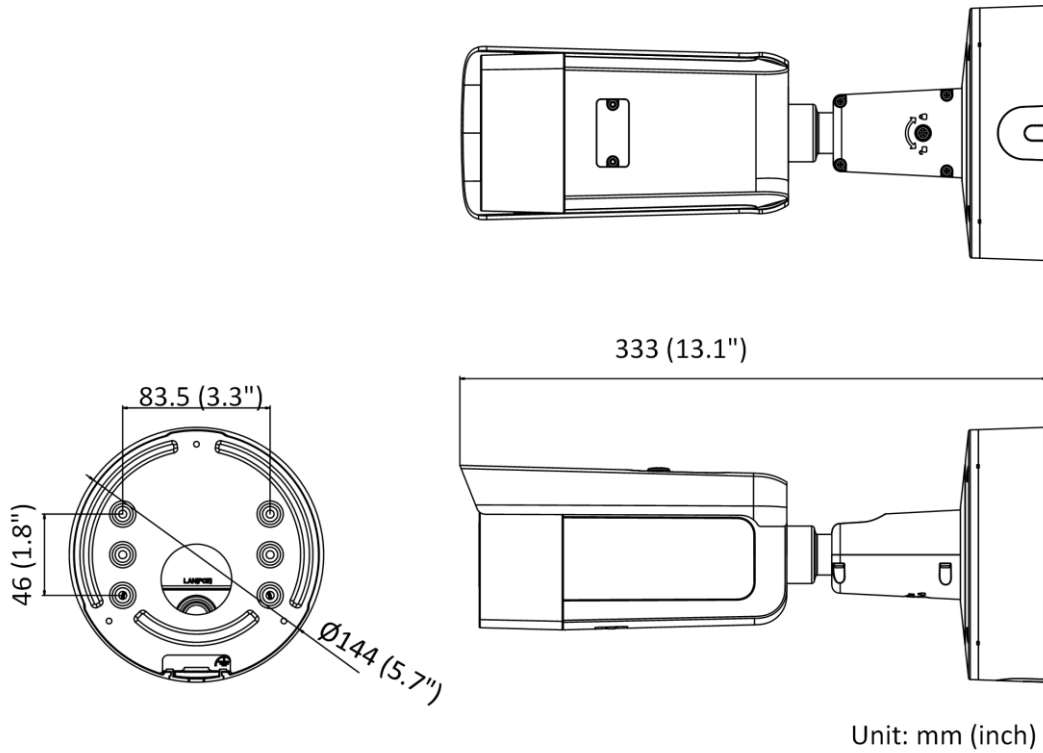

▪ Dimension

▪ Accessory

DS-1476ZJ-SUS
Corner Mount

DS-2251ZJ
Column Mount