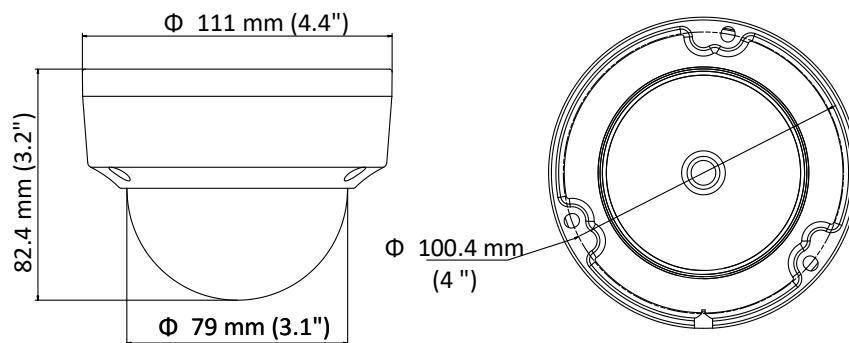

Dimension

Accessories

Distributed by

HIKVISION

Headquarters

No.555 Qianmo Road, Binjiang District,
Hangzhou 310051, China
T +86-571-8807-5998
overseasbusiness@hikvision.com

Hikvision USA
T +1-909-895-0400
sales.usa@hikvision.com

Hikvision Europe
T +31-23-55-42-770
info.eu@hikvision.com

Hikvision Middle East
T +971-4-8816086
salesme@hikvision.com

Hikvision Russia
T +7-495-669-67-99
saleru@hikvision.com

Hikvision India
T +91-22-28469900
sales@pramahikvision.com

Hikvision Italy
T +39-0438-6902
info.it@hikvision.com

Hikvision France
T +33(0)1-85-330-450
info.fr@hikvision.com

Hikvision Spain
T +34-91-737-16-55
info.es@hikvision.com

Hikvision Poland
T +48-22-460-01-50
poland@hikvision.com

Hikvision UK
T +01628-902140
support.uk@hikvision.com

Hikvision Singapore
T +65-6684-4718
sg@hikvision.com

Hikvision Oceania
T +61-2-8599-4233
salesau@hikvision.com

Hikvision Canada
T +1-909-895-0400
sales.usa@hikvision.com

Hikvision Korea
T +82-31-731-8841
sales.korea@hikvision.com

Hikvision Brazil
T +55 11 3318-0050
Latam.support@hikvision.com

Hikvision Africa
T +27 (10) 0351172
sale.africa@hikvision.com

Hikvision Hong Kong
T +852-2151-1761