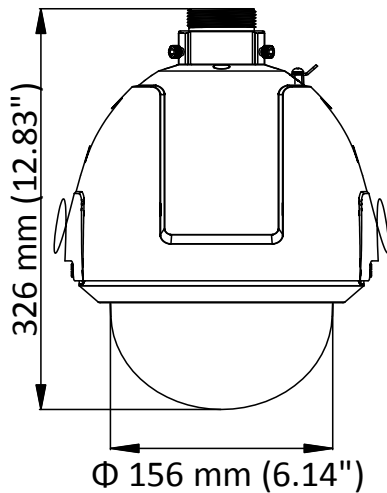

Order Model

DS-2AE5232T-A(D)

Dimension

Accessory

Headquarters

No.555 Qianmo Road, Binjiang District,
Hangzhou 310051, China
T +86-571-8807-5998
overseasbusiness@hikvision.com

Hikvision USA
T +1-909-895-0400
sales.usa@hikvision.com

Hikvision Australia
T +61-2-8599-4233
salesau@hikvision.com

Hikvision India
T +91-22-28469900
sales@pramahikvision.com

Hikvision Canada
T +1-866-200-6690
sales.canada@hikvision.com

Hikvision Thailand
T +662-275-9949
sales.thailand@hikvision.com

Hikvision Europe
T +31-23-5542770
sales.eu@hikvision.com

Hikvision Italy
T +39-0438-6902
info.it@hikvision.com

Hikvision Brazil
T +55 11 3318-0050
Latam.support@hikvision.com

Hikvision Turkey
T +90 (216)521 7070- 7074
sales.tr@hikvision.com

Hikvision Malaysia
T +601-7652-2413
sales.my@hikvision.com

Hikvision UK & Ireland
T +01628-902140
sales.uk@hikvision.com

Hikvision South Africa
Tel: +27 (10) 0351172
sale.africa@hikvision.com

Hikvision France
T +33(0)1-85-330-450
info.fr@hikvision.com

Hikvision Kazakhstan
T +7-727-9730667
nikia.panfilov@hikvision.ru

Hikvision Vietnam
T +84-974270888
sales.vt@hikvision.com

Hikvision UAE
T +971-4-4432090
salesme@hikvision.com

Hikvision Singapore
T +65-6684-4718
sg@hikvision.com

Hikvision Spain
T +34-91-737-16-55
info.es@hikvision.com

Hikvision Tashkent
T +99-87-1238-9438
uzb@hikvision.ru

Hikvision Hong Kong
T +852-2151-1761
info.hk@hikvision.com

Hikvision Russia
T +7-495-669-67-99
saleru@hikvision.com

Hikvision Korea
T +82-(0)31-731-8817
sales.korea@hikvision.com

Hikvision Poland
T +48-22-460-01-50
info.pl@hikvision.com

Hikvision Indonesia
T +62-21-2933759
Sales.Indonesia@hikvision.com

Hikvision Colombia
sales.colombia@hikvision.com