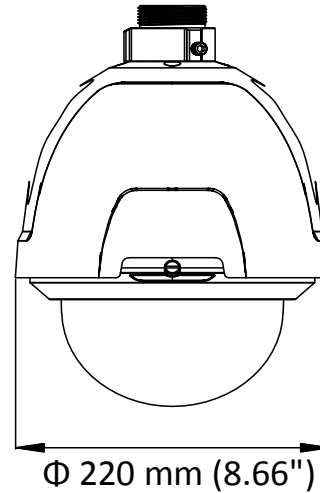

Order Model

DS-2AE5232T-A(D)

Dimension

Accessory

Headquarters

No.555 Qianmo Road, Binjiang District,
Hangzhou 310051, China
T +86-571-8807-5998
overseasbusiness@hikvision.com

Hikvision USA
T +1-909-895-0400
sales.usa@hikvision.com

Hikvision Australia
T +61-2-8599-4233
salesau@hikvision.com

Hikvision India
T +91-22-28469900
sales@pramahikvision.com

Hikvision Canada
T +1-866-200-6690
sales.canada@hikvision.com

Hikvision Thailand
T +662-275-9949
sales.thailand@hikvision.com

Hikvision Europe
T +31-23-5542770
sales.eu@hikvision.com

Hikvision Italy
T +39-0438-6902
info.it@hikvision.com

Hikvision Brazil
T +55 11 3318-0050
Latam.support@hikvision.com

Hikvision Turkey
T +90 (216)521 7070- 7074
sales.tr@hikvision.com

Hikvision Malaysia
T +601-7652-2413
sales.my@hikvision.com

Hikvision UK & Ireland
T +01628-902140
sales.uk@hikvision.com

Hikvision South Africa
Tel: +27 (10) 0351172
sale.africa@hikvision.com

Hikvision France
T +33(0)1-85-330-450
info.fr@hikvision.com

Hikvision Kazakhstan
T +7-727-9730667
nikia.panfilov@hikvision.ru

Hikvision Vietnam
T +84-974270888
sales.vt@hikvision.com

Hikvision UAE
T +971-4-4432090
salesme@hikvision.com

Hikvision Singapore
T +65-6684-4718
sg@hikvision.com

Hikvision Spain
T +34-91-737-16-55
info.es@hikvision.com

Hikvision Tashkent
T +99-87-1238-9438
uzb@hikvision.ru

Hikvision Hong Kong
T +852-2151-1761
info.hk@hikvision.com

Hikvision Russia
T +7-495-669-67-99
saleru@hikvision.com

Hikvision Korea
T +82-(0)31-731-8817
sales.korea@hikvision.com

Hikvision Poland
T +48-22-460-01-50
info.pl@hikvision.com

Hikvision Indonesia
T +62-21-2933759
Sales.Indonesia@hikvision.com

Hikvision Colombia
sales.colombia@hikvision.com