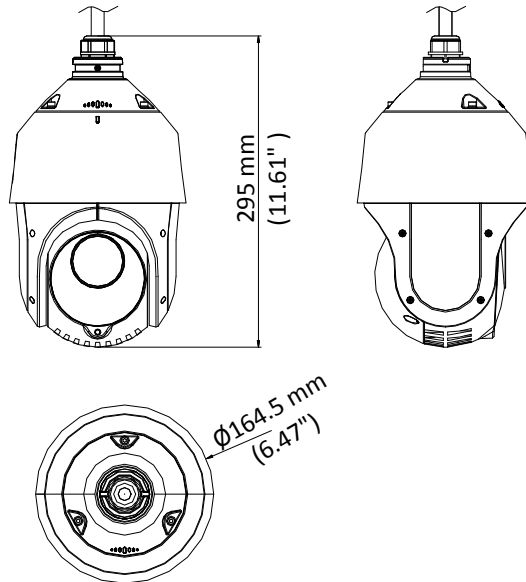

Order Model

DS-2AE4225TI-D(C)

Dimensions