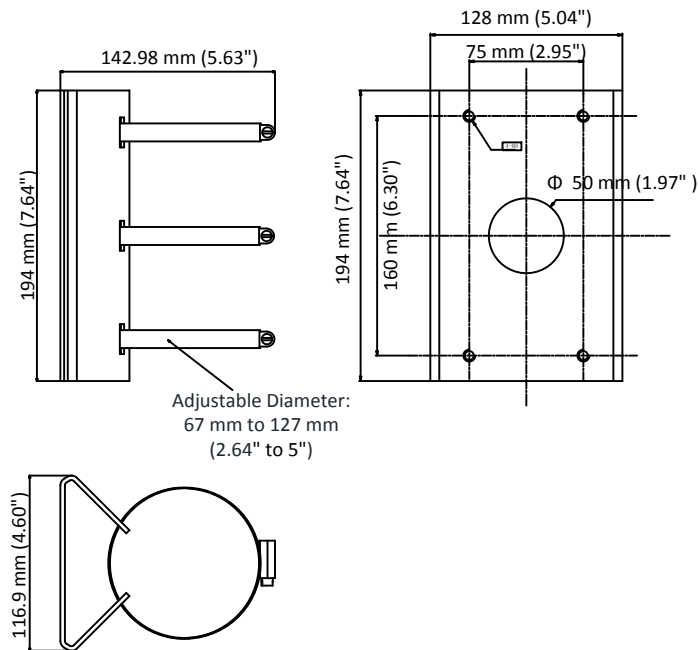

DS-1684ZJ

Vertical Pole Mounting Bracket for PanoVu & Speed Dome

Feature

- Stainless steel material with surface spray treatment
- The bracket formed by one piece stainless steel ensures the reliable structure
- Adjustable diameter from 67 mm to 127 mm

Dimension

Available Model

DS-16784ZJ

Parameter

Model	DS-1684ZJ
Parameters	Vertical Pole Mounting Bracket for PanoVu & Speed Dome
Appearance	Hikvision White
Material	Stainless Steel
Dimension	$\Phi 67$ mm to 127 mm \times 194 mm (2.64" to 5" \times 7.64")
Weight	1300 g (2.87 lb.)

Note

- Cooperate with DS-1603ZJ or DS-1602ZJ, when using the bracket.
- The waterproof rubber is necessary for the outdoor application.
- The pole must be capable of supporting at least 3 times as much as the total weight of the device and the bracket.
- The bracket's maximum load capacity is 20 Kg (44 lb.).