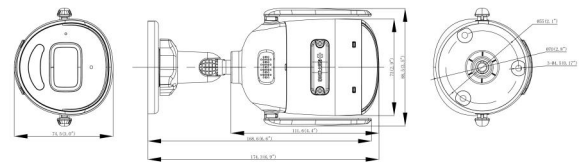

TVUC-B01-0401-BUL-W

UltraSync Wi-Fi bullet camera, 4MP, 30m IR, Wi-Fi, 2.8mm, IP66, audio, 32GB SD storage, white

Regulatory

Compliance	CE, REACH, RED (2014/53/EU), RoHS, WEEE

Compatible accessories

TVB-BB3	Back box for UltraSync Wi-Fi bullet camera, white

Unit: mm(Inch)

As a company of innovation, Carrier Fire & Security reserves the right to change product specifications without notice. For the latest product specifications, visit firesecurityproducts.com online or contact your sales representative.

Last updated on 9 November 2023 - 14:20