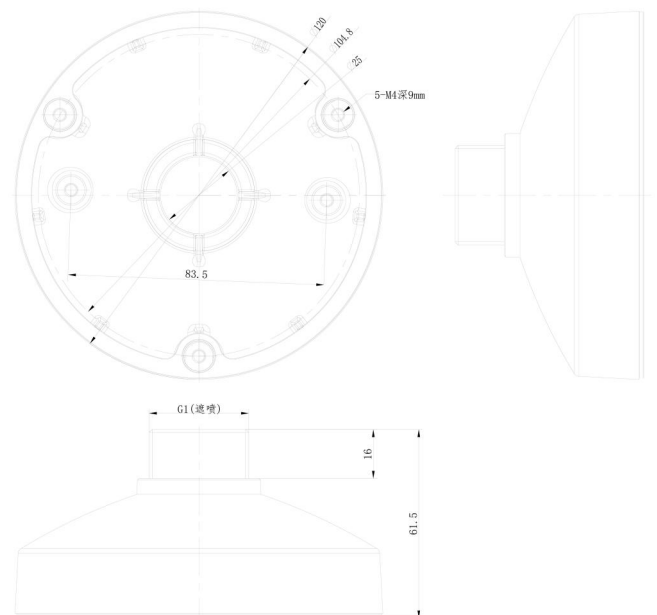

TVD-CB11

Cup base for UltraSync Wi-Fi dome camera, white

Technical specifications

General

Bracket type	Camera
Bracket mounting part	Cup base
Mount type	Pendant mount, Wall mount

Physical

Physical dimensions	Ø 150 x 60 mm
Net weight	200 g
Colour	White
Material	Aluminium

Environmental

Environment	Indoor, Outdoor

Compatibility

TVUC-B01-0401-DOM-W	UltraSync Wi-Fi dome camera
TVD-PPB-W	Pendant ceiling mount bracket compatible with cup base, white
TVD-CBW-W	Wall mount bracket compatible with cup base, white

As a company of innovation, Carrier Fire & Security reserves the right to change product specifications without notice. For the latest product specifications, visit firesecurityproducts.com online or contact your sales representative.

Last updated on 9 November 2023 - 14:06