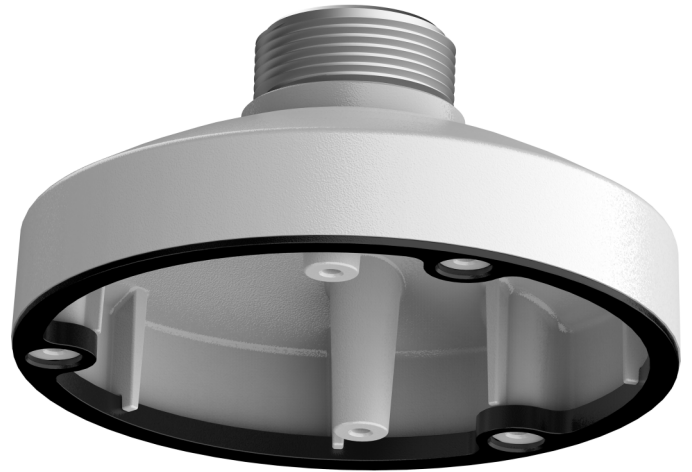

TVD-CB11

Cup base for UltraSync Wi-Fi dome camera, white

Overview

The TVD-CB11 cup base for the UltraSync Wi-Fi dome camera can be used in combination with mounting brackets TVD-PPB-W and TVD-CBW-W.

Details

- Compatible with white camera brackets TVD-PPB-W, TVD-CBW-W
- For use with UltraSync Wi-Fi dome cameras TVUC-B01-0401-DOM-W

TVD-CB11

Cup base for UltraSync Wi-Fi dome camera, white

Technical specifications

General

Bracket type	Camera
Bracket mounting part	Cup base
Mount type	Pendant mount, Wall mount

Physical

Physical dimensions	Ø 150 x 60 mm
Net weight	200 g
Colour	White
Material	Aluminium

Environmental

Environment	Indoor, Outdoor
-------------	-----------------

Compatibility

TVUC-B01-0401-DOM-W	UltraSync Wi-Fi dome camera
TVD-PPB-W	Pendant ceiling mount bracket compatible with cup base, white
TVD-CBW-W	Wall mount bracket compatible with cup base, white

As a company of innovation, Carrier Fire & Security reserves the right to change product specifications without notice. For the latest product specifications, visit firesecurityproducts.com online or contact your sales representative.