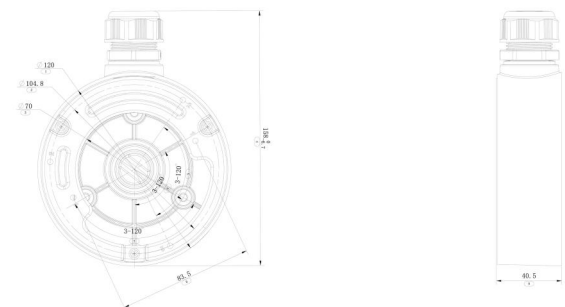

TVD-BB5

Back box for UltraSync Wi-Fi dome camera, white

Overview

The TVD-BB5 white back box can be used in combination with the UltraSync Wi-Fi dome IP camera TVGP-B01-0401-DOM-W

Details

- Cable outlets at side and bottom
- Can be used indoor and outdoor
- Should only be used on a flat surface

TVD-BB5

Back box for UltraSync Wi-Fi dome camera, white

Technical specifications

General

| | |
|-----------------------|----------------------|
| Bracket type | Camera |
| Bracket mounting part | Mount connection box |
| Mount type | Surface mount |

Physical

| | |
|---------------------|-----------------|
| Physical dimensions | Ø 120 × 40.5 mm |
| Net weight | 400 g |
| Colour | White |
| Material | Aluminium |

Compatibility

| | |
|---------------------|-----------------------------|
| TVUC-B01-0401-DOM-W | UltraSync Wi-Fi dome camera |
|---------------------|-----------------------------|