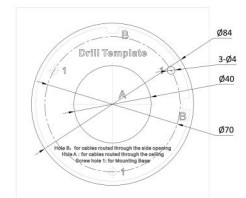

TVB-BB3

Back box for UltraSync Wi-Fi bullet camera, white

Technical specifications

General

Bracket type	Camera
Bracket mounting part	Mount connection box
Mount type	Surface mount

Physical

Physical dimensions	Ø 100 × 41 mm
Net weight	320 g
Colour	White
Material	Aluminium

Environmental

Environment	Indoor

Compatibility

TVUC-B01-0401-BUL-W	UltraSync Wi-Fi bullet camera

As a company of innovation, Carrier Fire & Security reserves the right to change product specifications without notice. For the latest product specifications, visit firesecurityproducts.com online or contact your sales representative.

Last updated on 9 November 2023 - 14:07