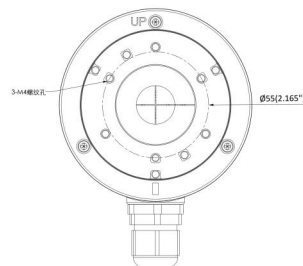

TVB-BB3

Back box for UltraSync Wi-Fi bullet camera, white

Technical specifications

General

Bracket type	Camera
Bracket mounting part	Mount connection box
Mount type	Surface mount

Physical

Physical dimensions	Ø 100 × 41 mm
Net weight	320 g
Colour	White
Material	Aluminium

Environmental

Environment	Indoor

Compatibility

TVUC-B01-0401-BUL-W	UltraSync Wi-Fi bullet camera

As a company of innovation, Carrier Fire & Security reserves the right to change product specifications without notice. For the latest product specifications, visit firesecurityproducts.com online or contact your sales representative.

Last updated on 9 November 2023 - 14:07