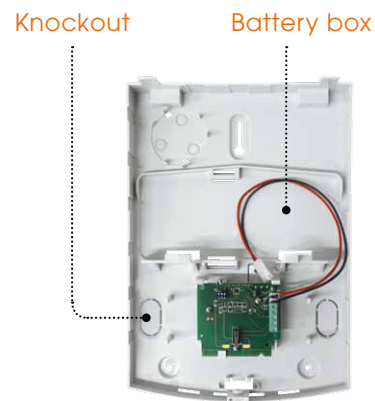

OUTDOOR SIRENS

BLADE

EN 50131-4 / GRADE 2

ITALIAN
DESIGN

Blade is a self powered siren, elegant and cool design, suitable for all installations need. This product is entirely made of polycarbonate. All models are equipped with anti-opening and back tamper switches; the sound power is given by piezoelectric buzzer.

Available Case colours: white / red

Available Flash colours: red / white / blue

Dimensions: W 210, H 295, D 70 mm

Technical Features

	BLADE 01	BLADE 01 / S	BLADE 24
SOUND POWER	100 dB at 1mt 85 dB at 3mt	100 dB at 1mt 85 dB at 3mt	100 dB at 1mt 85 dB at 3mt
WATCHDOG'S LED	YES	YES	YES
SYSTEM STATUS VISUALIZATION	-	YES	YES
ALARM'S MEMORY	-	YES	YES
SEPARATED TRIGGERS	-	YES	YES
ANTIOPENING TAMPER	YES	YES	YES
BACK TAMPER	YES	YES	YES
POWER SUPPLY	13.8 Vdc	13.8 Vdc	24 V