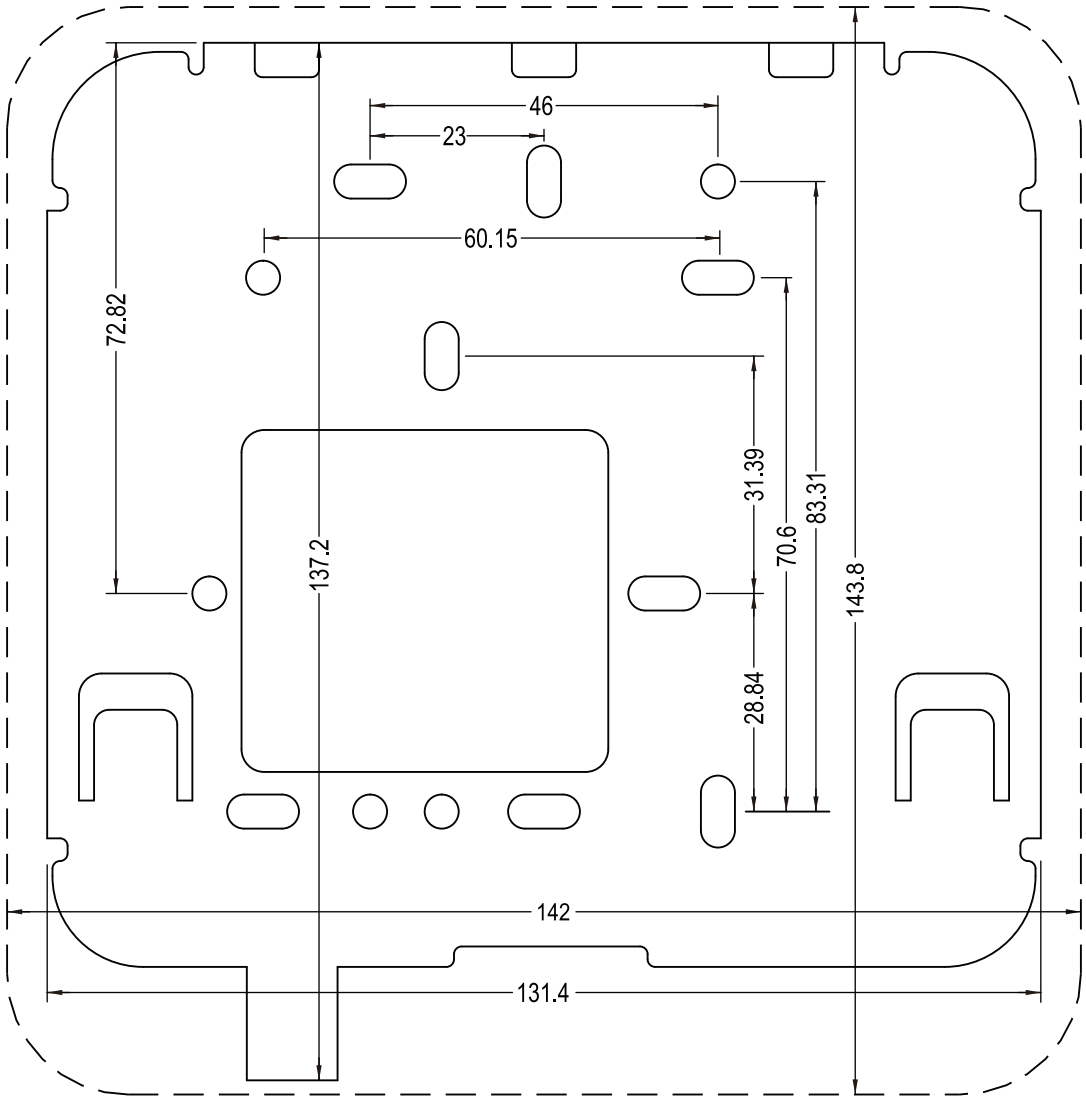

BioStation 2

1:1 Scale Drilling Template

Template Instruction.

- 1. Open with Adobe Acrobat Reader.
- 2. Click **File > Print**.
- 3. Select **Actual size**.
- 4. Click **Print**.

DO NOT USE CUSTOM SCALE.

Applicable Model: BS2-OMPW, BS2-OIPW, BS2-OHPW, BS2-OEPW